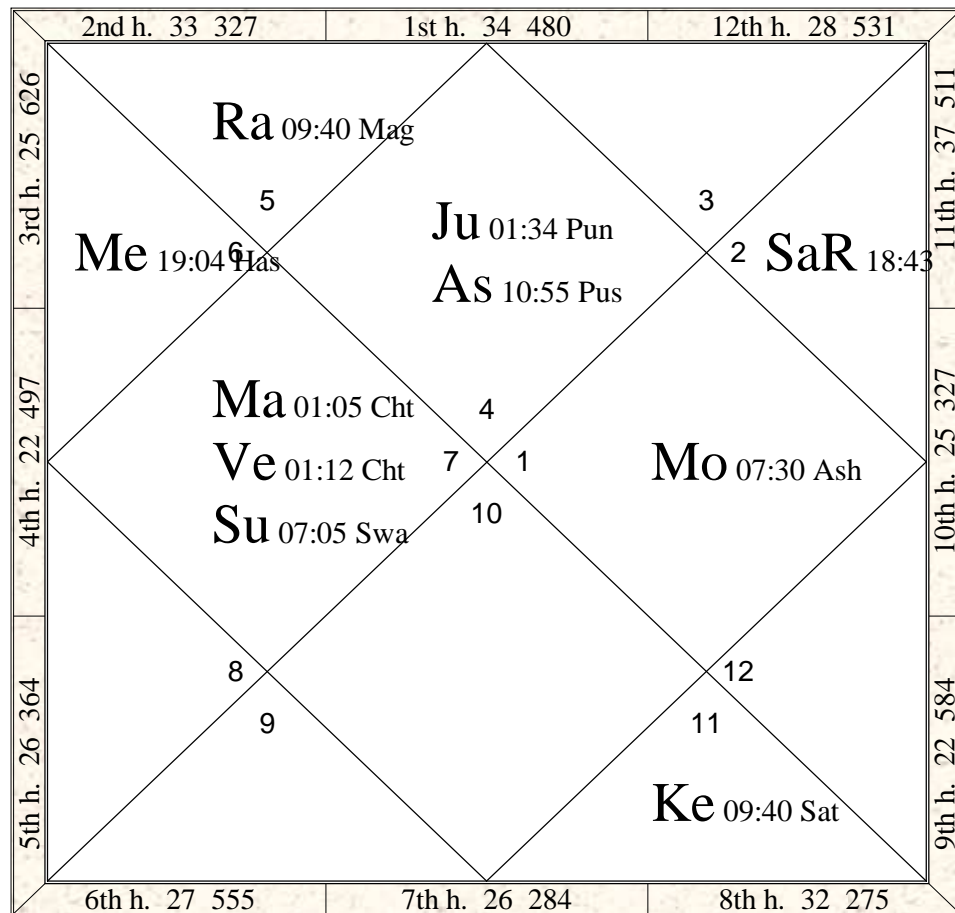

Michael Crichton - Chart #3

Fri Oct 23,1942 23:55:00
Timezone: 6 Daylightsaving :: 1
Place of birth : Chicago il USA
Longitude: 87W39'00 Latitude: 41N51'00

Ishtakal : 41:36:54
Sunrise : Oct 23,42 07:16:14
Sunset : Oct 23,42 17:53:13
Ayanamsha : -23:03:20 Lahiri

Birth Chart